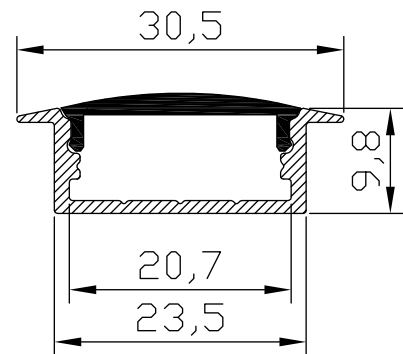

Color 

Unit: mm

## Features:

1. Model: HL-BAPL013
2. Material: AL6063+PC/PMMA
3. Surface: Anodized/Painting
4. Lighting source width: 20mm
5. Length: 4m/max
6. Installation: Apply to office, boardroom room, supermarket and home lighting, mainly application for drywall and ceiling.